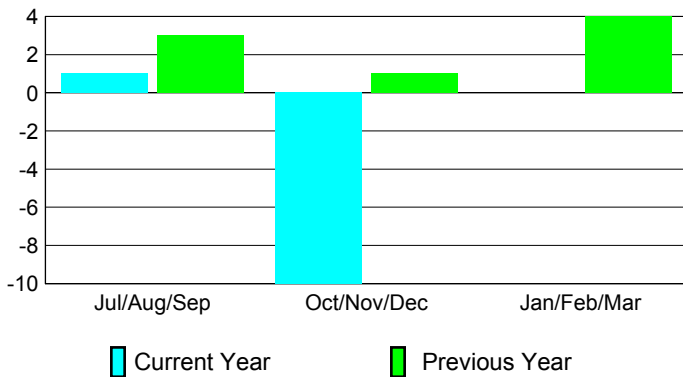

2012-2013 GMT Reports for District (or Undistricted) **District 322 E INDIA**

GMT: SANGEETA JATIA

Location: INDIA

GMT CA: 6

CLUBS

Club Results
2012-2013

Clubs
2011-2012

Month	New Club Goal	Actual New Clubs	Actual Dropped Clubs	Gain/Loss of Clubs	Gain/Loss of Clubs
Jul/Aug/Sep		1	0	1	3
Oct/Nov/Dec		2	-12	-10	1
Jan/Feb/Mar					4
Totals		3	-12	-9	8

Club Results 2012-2013

Goal, New, Dropped, Gain/Loss

Comparison of Club Gain/Loss

Current Year Compared to the Previous Year

YTD Status Quo Clubs 2012-2013

Status Quo Clubs Compared to Status Quo Members

MEMBERSHIP