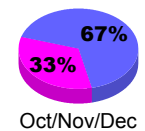

Membership Results
2012-2013

Membership
2011-2012

Month	Net Memb Goal	Actual New Memb	Actual Dropped Memb	Gain/Loss of Memb	Gain/Loss of Memb
Jul/Aug/Sep		105	-102	3	161
Oct/Nov/Dec		83	-278	-195	80
Jan/Feb/Mar					167
Totals		188	-380	-192	408

Membership Results 2012-2013

Goal, New, Dropped, Gain/Loss

Comparison of Membership Gain/Loss

Current Year Compared to the Previous Year

Gender Comparison 2012-2013

Jan/Feb/Mar

Male

Female