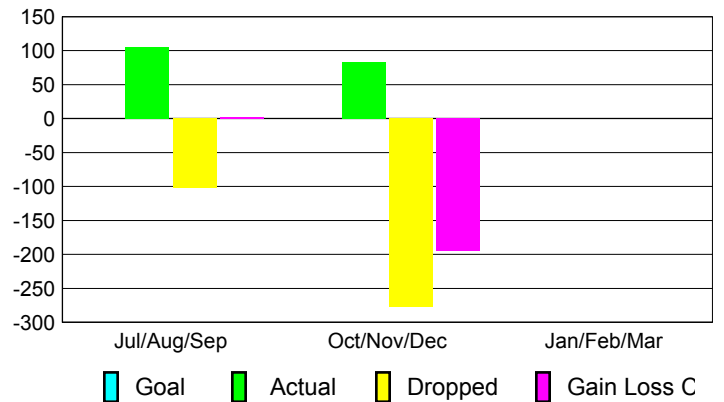

Membership Results 2012-2013

Goal, New, Dropped, Gain/Loss

Comparison of Membership Gain/Loss

Current Year Compared to the Previous Year