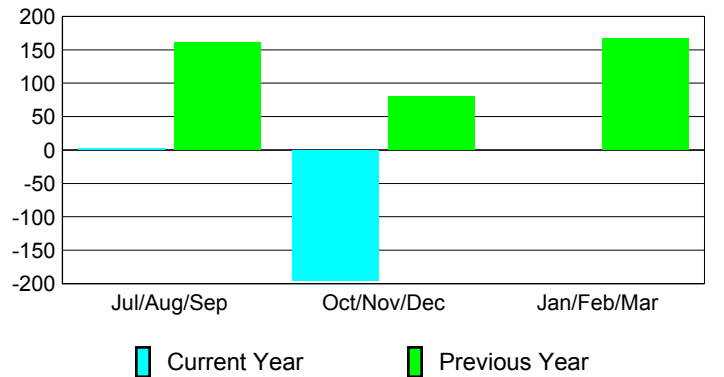

Membership Results
2012-2013

Membership
2011-2012

Month	Net Memb Goal	Actual New Memb	Actual Dropped Memb	Gain/Loss of Memb	Gain/Loss of Memb
Jul/Aug/Sep		105	-102	3	161
Oct/Nov/Dec		83	-278	-195	80
Jan/Feb/Mar					167
Totals		188	-380	-192	408

Membership Results 2012-2013

Goal, New, Dropped, Gain/Loss

Comparison of Membership Gain/Loss

Current Year Compared to the Previous Year

Gender Comparison 2012-2013

Jan/Feb/Mar

Male

Female