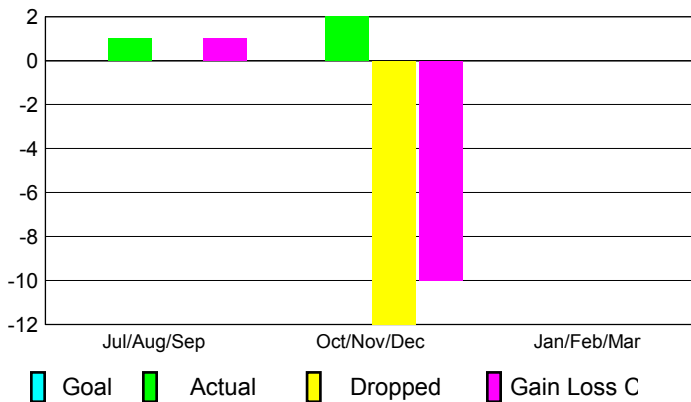

2012-2013 GMT Reports for District (or Undistricted) **District 322 E INDIA**

GMT: SANGEETA JATIA

Location: INDIA

GMT CA: 6

CLUBS

Club Results
2012-2013

Clubs
2011-2012

Month	New Club Goal	Actual New Clubs	Actual Dropped Clubs	Gain/Loss of Clubs	Gain/Loss of Clubs
Jul/Aug/Sep		1	0	1	3
Oct/Nov/Dec		2	-12	-10	1
Jan/Feb/Mar					4
Totals		3	-12	-9	8

Club Results 2012-2013

Goal, New, Dropped, Gain/Loss

Comparison of Club Gain/Loss

Current Year Compared to the Previous Year

YTD Status Quo Clubs 2012-2013

Status Quo Clubs Compared to Status Quo Members

MEMBERSHIP