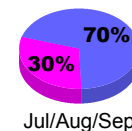

Membership Results
2012-2013

Membership
2011-2012

Month	Net Memb Goal	Actual New Memb	Actual Dropped Memb	Gain/Loss of Memb	Gain/Loss of Memb
Jul/Aug/Sep		105	-102	3	161
Oct/Nov/Dec		83	-278	-195	80
Jan/Feb/Mar					167
Totals		188	-380	-192	408

Membership Results 2012-2013

Goal, New, Dropped, Gain/Loss

Comparison of Membership Gain/Loss

Current Year Compared to the Previous Year

Gender Comparison 2012-2013

Jan/Feb/Mar

Male

Female